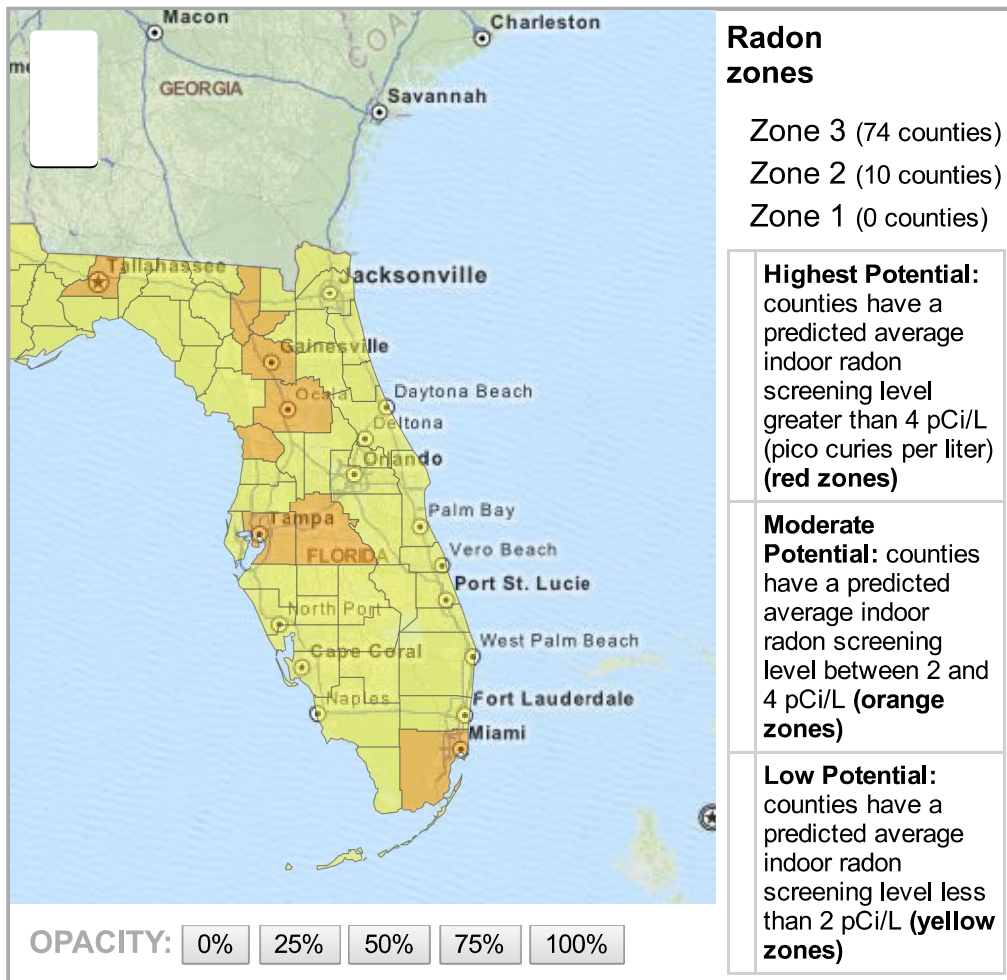

# Map of Radon Zones in Florida based on Environmental Protection Agency (EPA) data

[Back to Radon Zones in the United States](#)

[Alachua County](#)  
Radon zone : 2

Zip Code	City	Certified Residential Database		Mandatory Residential Database		Mandatory Non-Residential Database	
		Buildings Measured	Above 4 pCi/L (%)	Buildings Measured	Above 4 pCi/L (%)	Buildings Measured	Above 4 pCi/L (%)
32601	Gainesville	41	15	3	0	3	0
32603	Gainesville	20	10	-	-	-	-